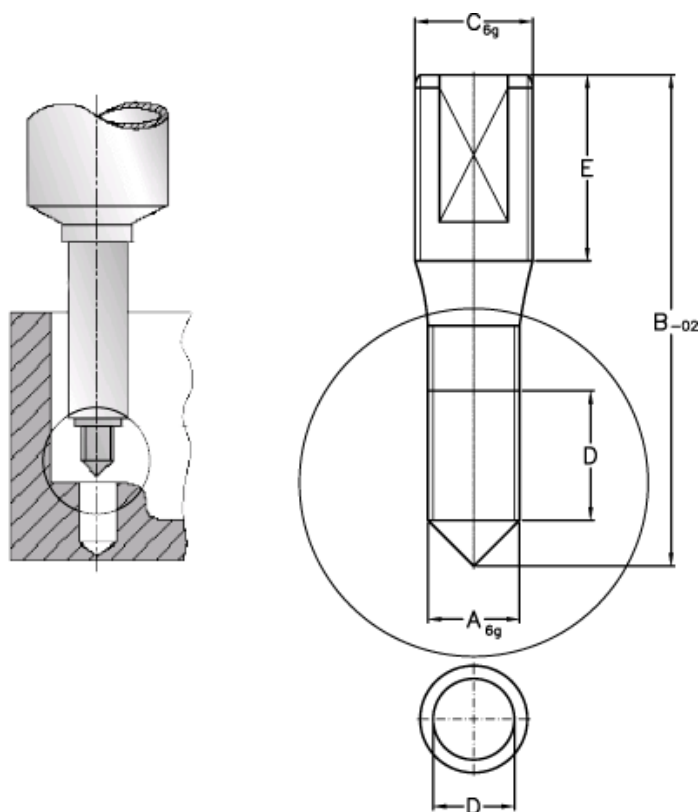

Article number: 12621000025700

Description: Threaded pin 621 000 025.700  
For M2,5

## Measures

A = M2,5

B = 69.5

C = M4

D = 8.4

E = 13